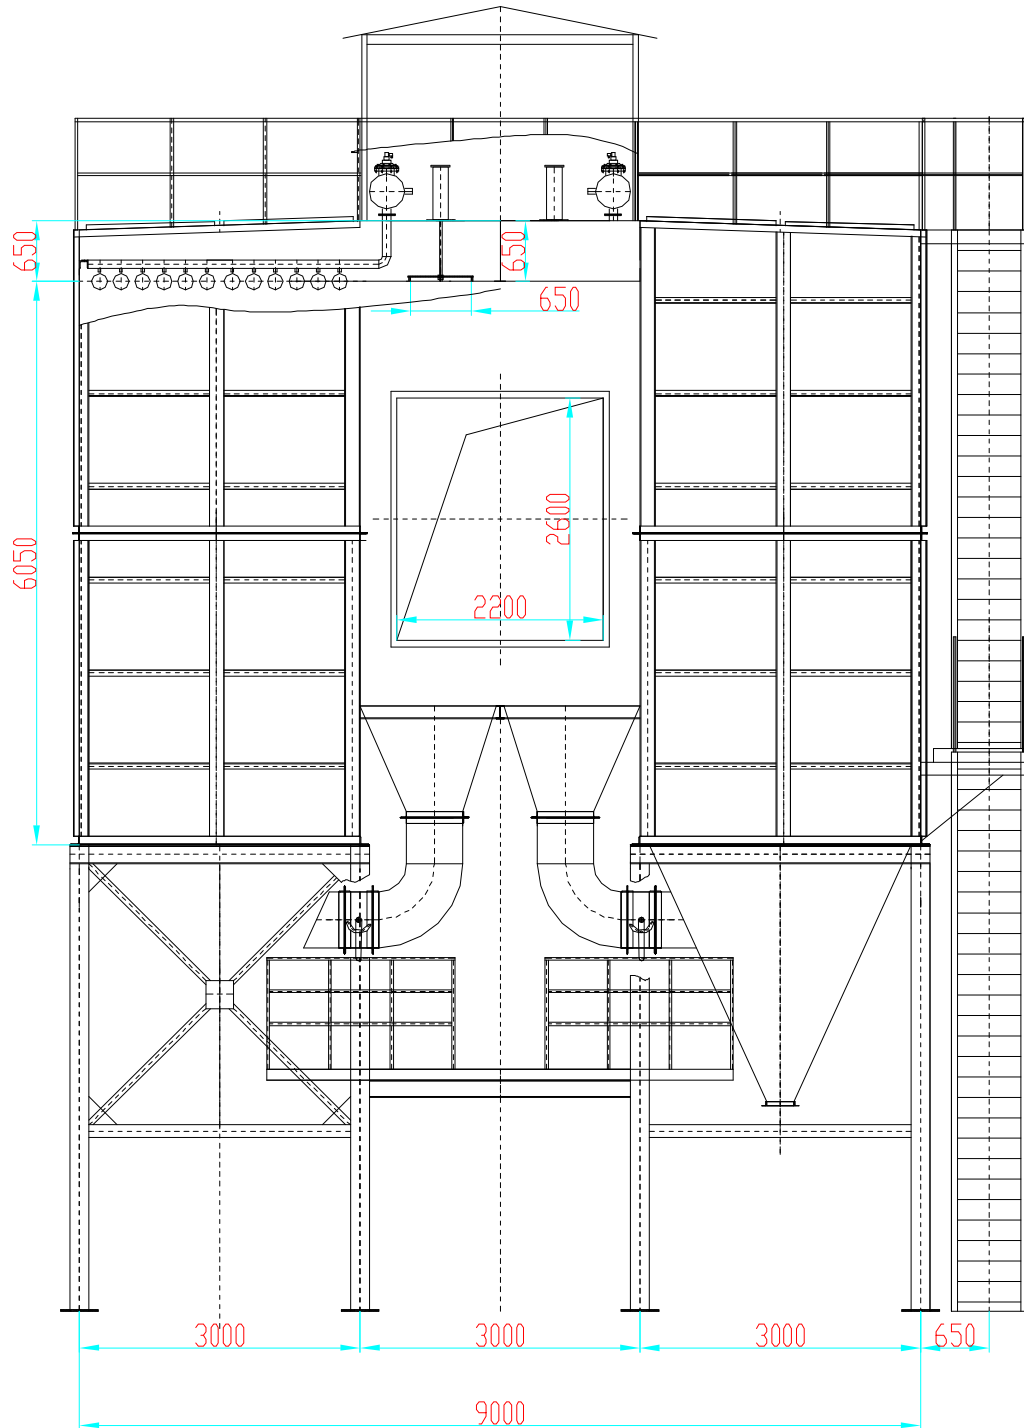

鑫 欧 泰

Hebei Outai Environmental Protection Equipment Co., Ltd.

www.senotay.com

LCMD-3500 Long bag offline pulse dust collector

LCMD-6000 Long bag offline pulse dust collector (1)

TEL: +86 -13932733791

Email: info@senotay.com