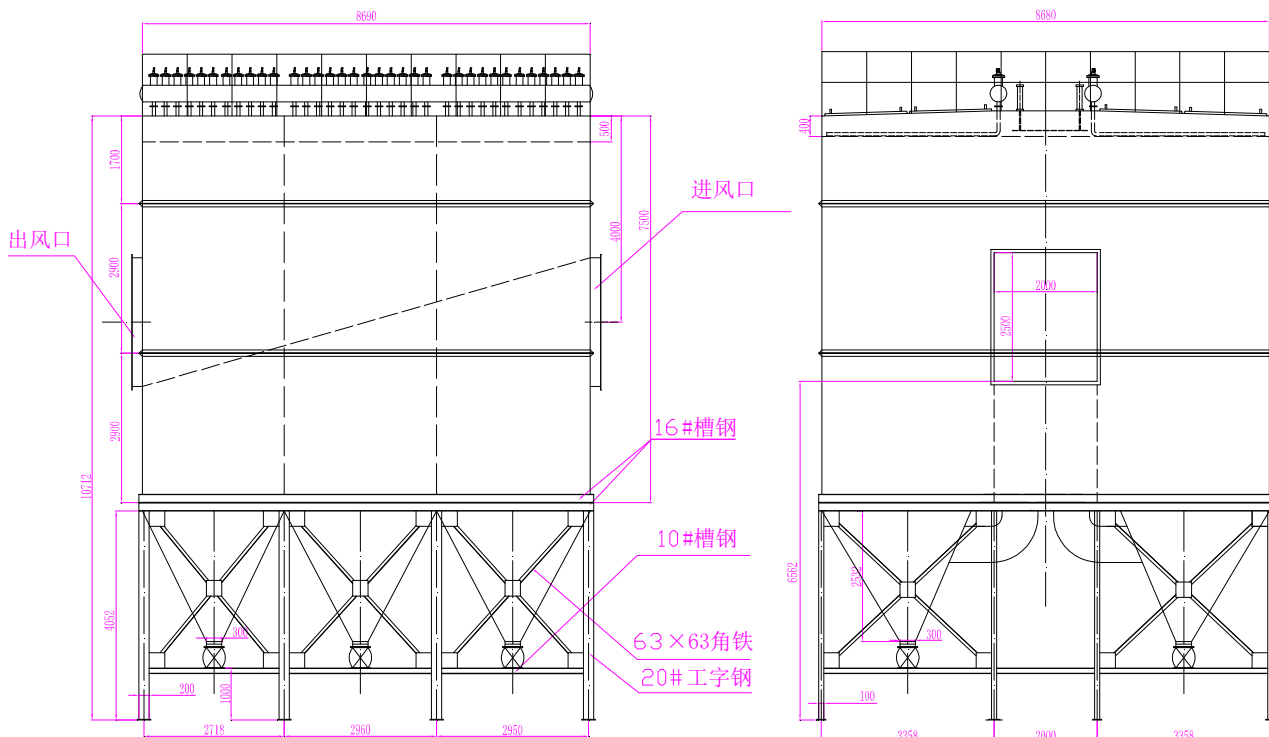

鑫 欧 泰

Hebei Outai Environmental Protection Equipment Co., Ltd.

www.senotay.com