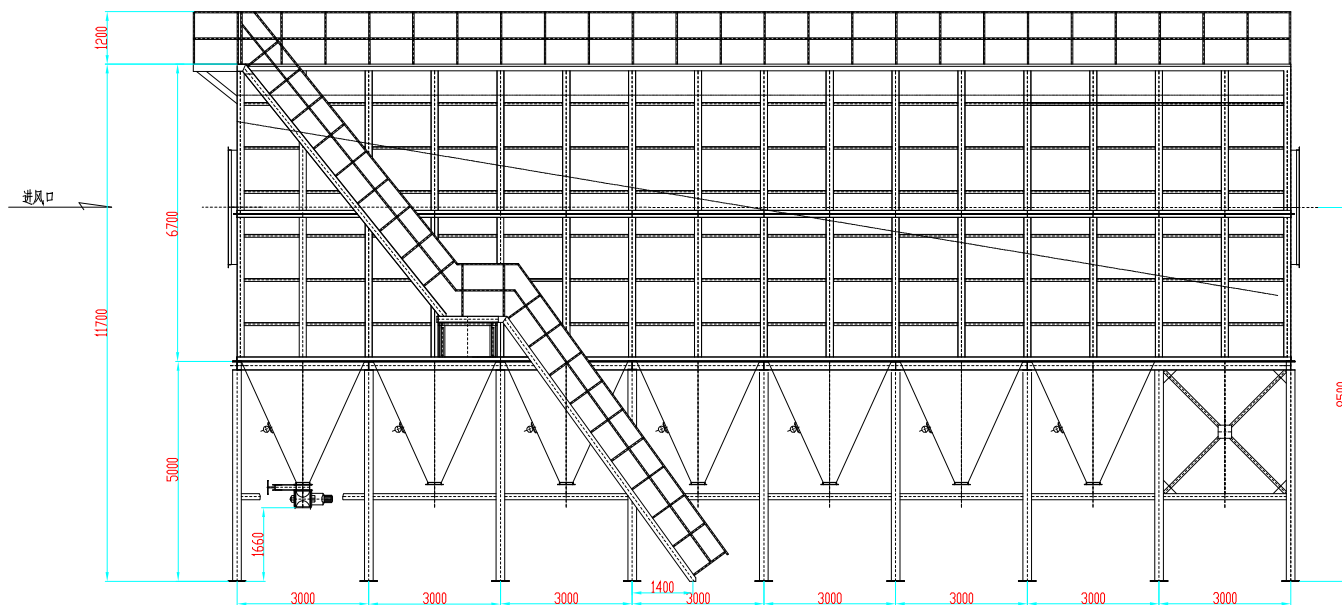

LCMD-3500 Long bag offline pulse dust collector

LCMD-6000 Long bag offline pulse dust collector (1)

TEL: +86 -13932733791

Email: info@senotay.com